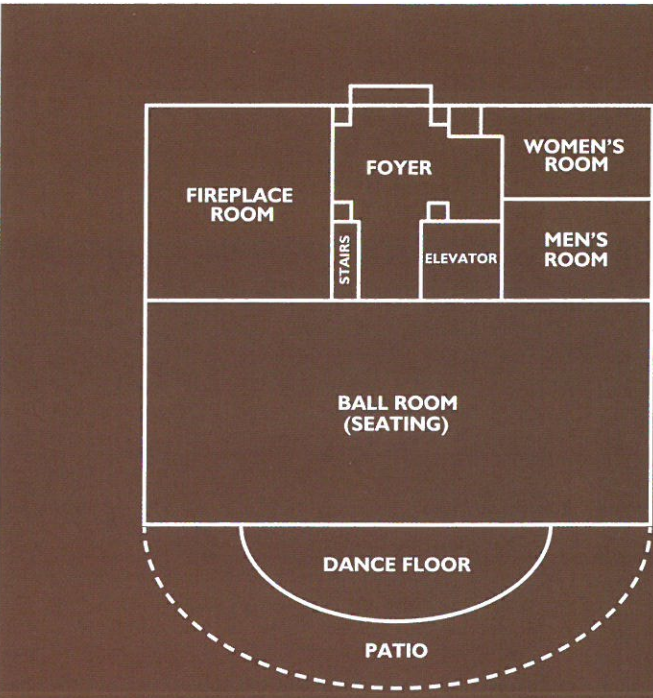

## Floor Plans

- Foyer: 15' x 15'
- Fireplace Room: 24' x 25'
- Ball Room Seating: 65' x 29'
- Dance Floor: 25' x 40'